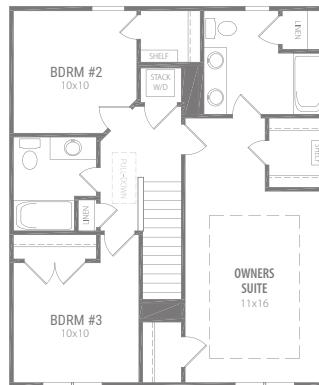

GLACIER

GLACIER

ZION SECOND FLOOR

**GLACIER:**  
3 Bed, 2 Bath, 1,218 Sq.Ft.

**ZION:**  
3 Bed, 2.5 Bath, 1,395 Sq.Ft.

**TRIPLEX**  
GLACIER-ZION-GLACIER