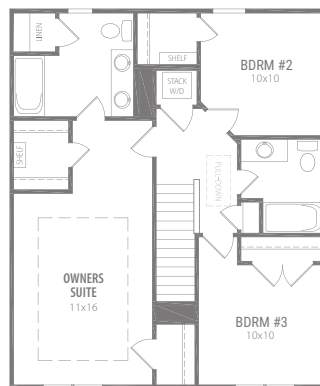

ZION SECOND FLOOR

GLACIER:
3 Bed, 2 Bath, 1,218 Sq.Ft.

ZION:
3 Bed, 2.5 Bath, 1,395 Sq.Ft.

DENALI:
3 Bed, 2 Bath, 1,321 Sq.Ft.

TRIPLEX
GLACIER-ZION-DENALI